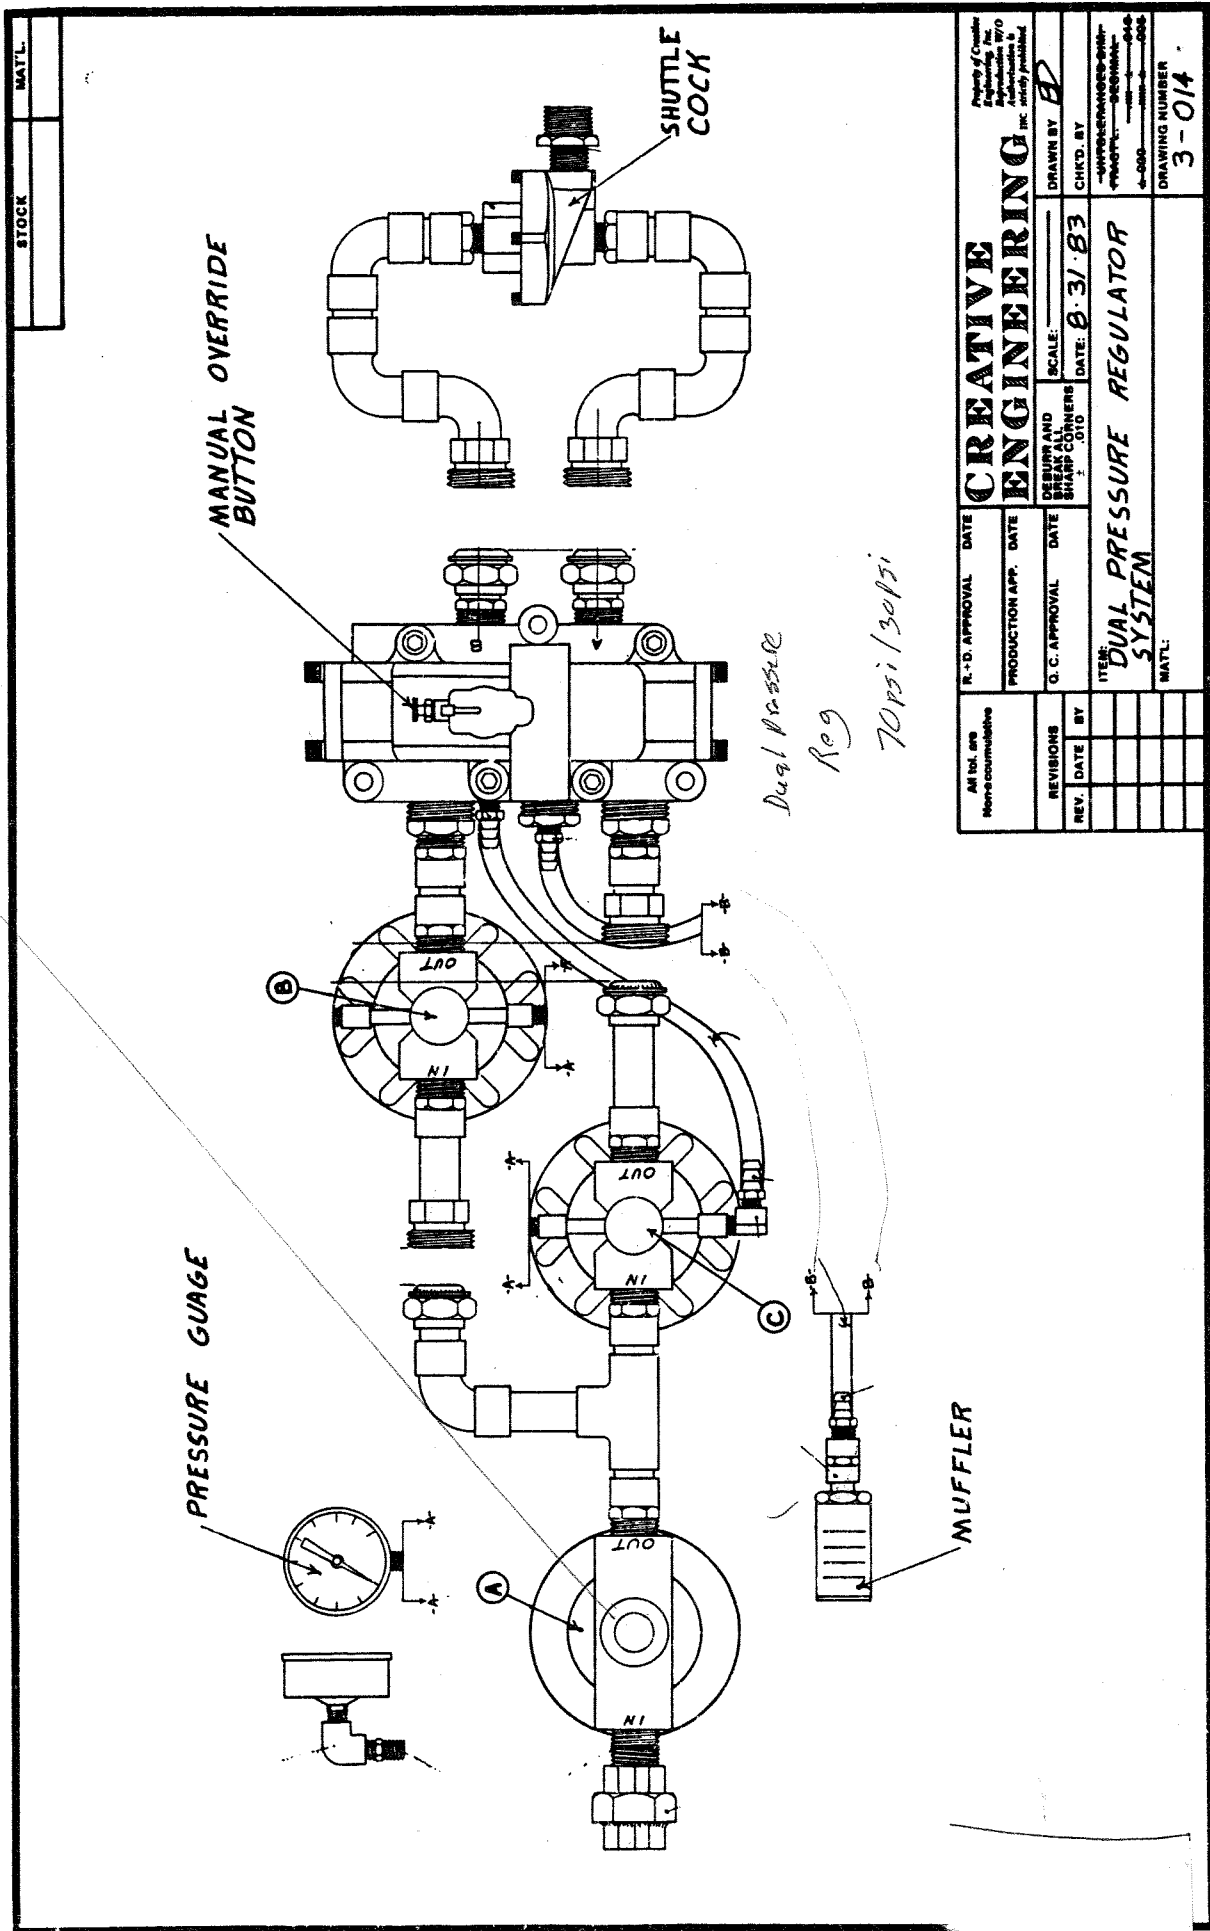

coil hose Pneumatics 732-390-8480
 926-152-500

TOP dome 8824-11A

3-014

STOCK	MAT'L
-------	-------

CREATIVE ENGINEERING <small>Company of Creative Engineers, Inc. 10000 10000 10000</small>		DRAWN BY: B CHKD. BY:
R. D. APPROVAL DATE PRODUCTION APP. DATE G. C. APPROVAL DATE	DEBURN AND SHARP CORNERS .010	SCALE: _____ DATE: 8-31-83
REVISIONS REV. DATE BY	ITEM: DUAL PRESSURE REGULATOR SYSTEM DRAWING NUMBER: 3-014	

Coil hose Pneumatics 732-390-8480
 928-752-500

TOP dome 8824-11A

3-014

STOCK	MAT'L
-------	-------

CREATIVE ENGINEERING <small>Company of Creative Engineers, Inc. 4000 W. 10th Avenue, Suite 100, Aurora, Colorado 80012</small>		DRAWN BY: ED CHKD. BY:
R. & D. APPROVAL DATE PRODUCTION APP. DATE O. C. APPROVAL DATE	SCALE: _____ DATE: 8-31-83	DEBURN AND SHARP CORNERS .010
REVISIONS REV. DATE BY	ITEM: DUAL PRESSURE REGULATOR SYSTEM DRAWING NUMBER: 3-014	